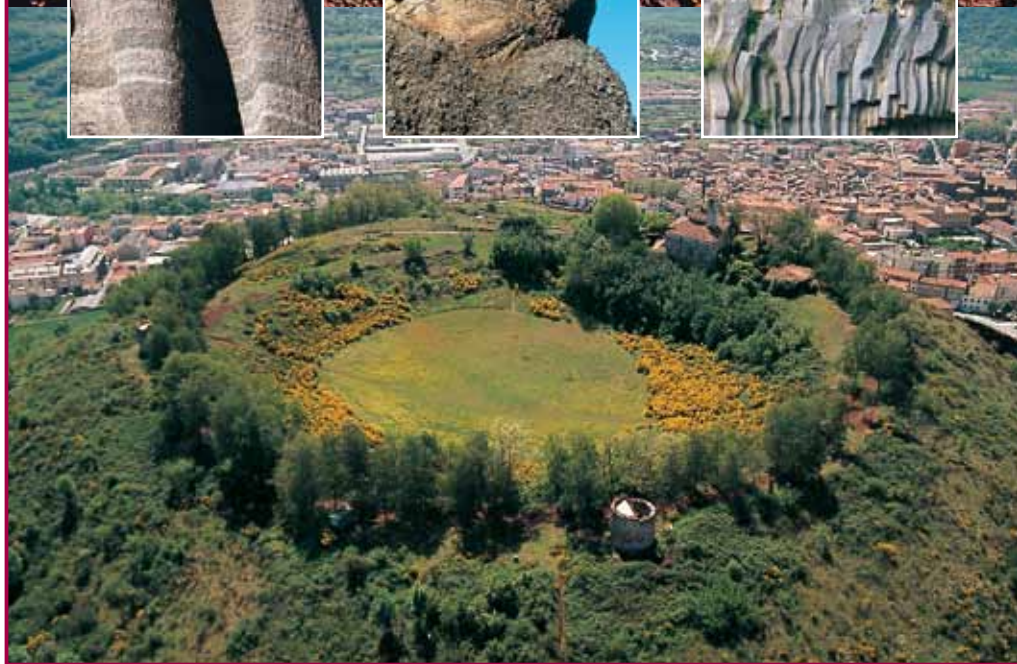

Volcanoes

A Field Guide to La Garrotxa Volcanic Zone